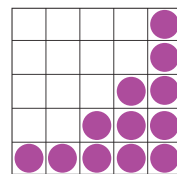

SPECIAL BINGOS

THE PENINSULA