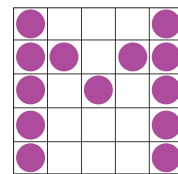

Birch Ball announced on Game 8 – Pays \$300
– Win on Regular or Hardway Bingo

SPECIAL BINGOS

THE PENINSULA

LUCKY LEELANAU

M-22

NORTHERN LIGHTS

- BIRCH BALL - \$2
- THE PENINSULA - \$2
- LUCKY LEELANAU - \$2
- BONANZA - \$1
- DOUBLE ACTION - \$2
- M-22 - \$2
- NORTHERN LIGHTS - \$2
- BIG BINGO JACKPOT - \$5