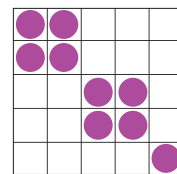

PAPER \$50

9on & 9up, 3on specials included
NO SHARING OR SPLITTING OF PACKETS
Each Pack includes All Specials, Including Jackpot.
Double Action sold separately.

BINGO WITHIN 6 CALLS ON A REGULAR BINGO, WIN DOUBLE THE PAYOUT!!!

Birch Ball announced on Game 8 – Pays \$300
– Win on Regular or Hardway Bingo

SPECIAL BINGOS

THE PENINSULA

LUCKY LEELANAU

M-22

NORTHERN LIGHTS

- BIRCH BALL - \$2
- THE PENINSULA - \$2
- LUCKY LEELANAU - \$2
- BONANZA - \$1
- DOUBLE ACTION - \$2
- M-22 - \$2
- NORTHERN LIGHTS - \$2
- BIG BINGO JACKPOT - \$5