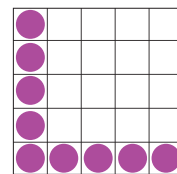

PAPER \$50

9on & 9up, 3on specials included
NO SHARING OR SPLITTING OF PACKETS
Each Pack includes All Specials, Including Jackpot.
Double Action sold separately.

BINGO WITHIN 6 CALLS ON A REGULAR BINGO, WIN DOUBLE THE PAYOUT!!!

Birch Ball announced on Game 8 – Pays \$300
– Win on Regular or Hardway Bingo

SPECIAL BINGOS

THE PENINSULA

LUCKY LEELANAU

M-22

NORTHERN LIGHTS

- BIRCH BALL - \$2
- THE PENINSULA - \$2
- LUCKY LEELANAU - \$2
- BONANZA - \$1
- DOUBLE ACTION - \$2
- M-22 - \$2
- NORTHERN LIGHTS - \$2
- BIG BINGO JACKPOT - \$5